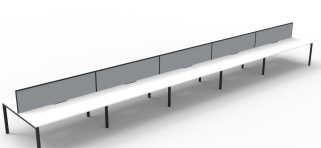

## PRODUCT DESCRIPTION

Ten Person Workstation Back to Back

Fixed height workstation

Profile leg 60mm x 30mm

Powdercoated under frame

Adjustable leveling Feet

EO Rated 25mm Thick top with 410mm x 50mm D Scallop cut out to rear

### Worktop Sizes

1200 x 750mm

1500 x 750mm

1800 x 750mm

### Overall Size

6000mm W x 1530mm D x 730/1200mm H

7500mm W x 1530mm D x 730/1200mm H

9000mm W x 1530mm D x 730/1200mm H

Natural Oak Top  
Black Satin Frame

Natural Oak Top  
White Satin Frame

Natural White Top  
Black Satin Frame