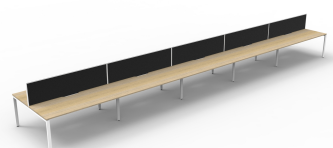

## PRODUCT DESCRIPTION

Ten Person Workstation Back to Back

Fixed height workstation

Profile leg 60mm x 30mm

Powdercoated under frame

Adjustable leveling Feet

EO Rated 25mm Thick top with 410mm x 50mm D Scallop cut out to rear

### Worktop Sizes

1200 x 750mm

1500 x 750mm

1800 x 750mm

### Overall Size

6000mm W x 1530mm D x 730/1200mm H

7500mm W x 1530mm D x 730/1200mm H

9000mm W x 1530mm D x 730/1200mm H

Natural Oak Top  
Black Satin Frame

Natural Oak Top  
White Satin Frame

Natural White Top  
Black Satin Frame