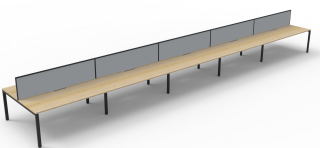

## PRODUCT DESCRIPTION

Ten Person Workstation Back to Back

Fixed height workstation

Profile leg 60mm x 30mm

Powdercoated under frame

Adjustable leveling Feet

EO Rated 25mm Thick top with 410mm x 50mm D Scallop cut out to rear

### Worktop Sizes

1200 x 750mm

1500 x 750mm

1800 x 750mm

### Overall Size

6000mm W x 1530mm D x 730/1200mm H

7500mm W x 1530mm D x 730/1200mm H

9000mm W x 1530mm D x 730/1200mm H

Natural Oak Top  
Black Satin Frame

Natural Oak Top  
White Satin Frame

Natural White Top  
Black Satin Frame